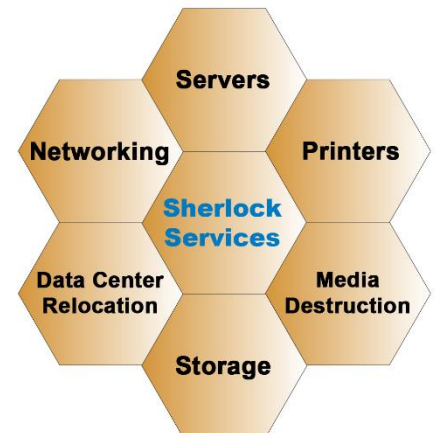

## PASS – PRO-ACTIVE SEAMLESS SUPPORT

Our full featured, automated solution for monitoring your storage array. Easy to install and configure, it works behind the scenes continuously looking for any changes that constitute an issue with your storage functions. Once triggered, it opens a service ticket sending error reports to our Level 3 Engineers who troubleshoot and resolve the issue before it becomes a problem or interruption to your business.